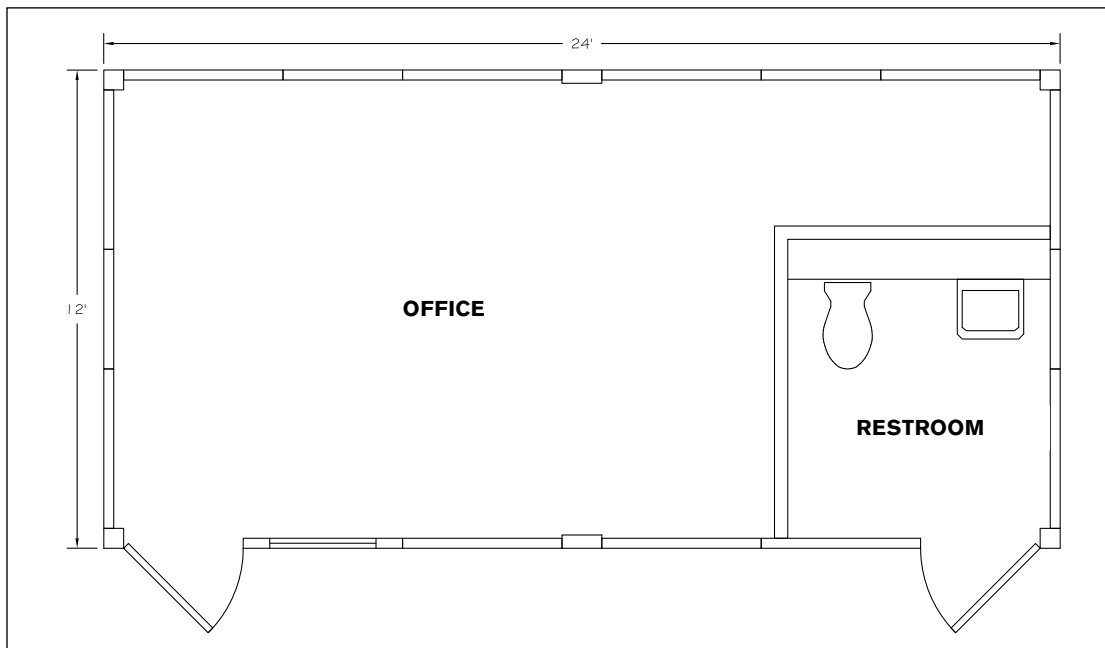

# 12' X 24' OFFICE & RESTROOM CUBE

**Your office, anywhere**

Ideal for remote environments, this 12' x 24' Office Cube includes a built-in restroom so that it can be used as a standalone unit.

***XTREME CUBES***<sup>™</sup>  
BY XTREME CUBES CORPORATION 

# 12' X 24' OFFICE & RESTROOM CUBE

Contact Us  
T: 800-497-1704  
E: [cuberfq@xmg.com](mailto:cuberfq@xmg.com)

## STANDARD FEATURES

- 12'w x 24'l x 10'h space frame with built-in fork pockets
- Imron polyurethane paint - Xtreme white
- 3' x 11' x 9' steel wall panels (4)
- 3' x 11' x 9' steel wall panels with 3' x 7' steel man door (2)
- 32" x 24" window
- Exterior single-phase load center and breakers
- 8' interior LED lights (2)
- 4' interior LED light
- Incandescent light fixture
- Emergency ballasts (2)
- Light switches (3)
- Exterior lights (2)
- Duplex outlets (7)
- 2-port data jacks (run to J-box) (2)
- 1.5-ton wall-mount heat pump HVAC with ductwork
- Exhaust fan
- Wall-mount toilet
- Lavatory
- Instant hot water heater
- Set of three ADA grab bars
- 1-1/8" CDX plywood flooring with 0.05" HDPE laminate
- Utilite wall paneling
- R-21 spray foam insulation in walls
- R-28 spray foam Insulation in floor
- R-35 spray foam Insulation in roof
- All plumbing parts and labor

## ABOUT XTREME CUBES

- Welded structural steel tube frame enhances the Cube's overall strength and increases options for customization.
- The standard Cube height is 10'. Cube lengths and widths are available in increments of 8', 10' and 12'.
- Modular wall panels can be easily customized with doors, windows, and other options.
- Premium components are utilized inside and out for durability and long life.
- Each Cube is engineered to your specific location conditions to withstand snow load, wind load and seismic events.
- Utility connections are preconfigured for a convenient and simple installation.
- Installation is quick and simple. When delivered, Cubes can be set in position, connected to site utilities and ready to use immediately.