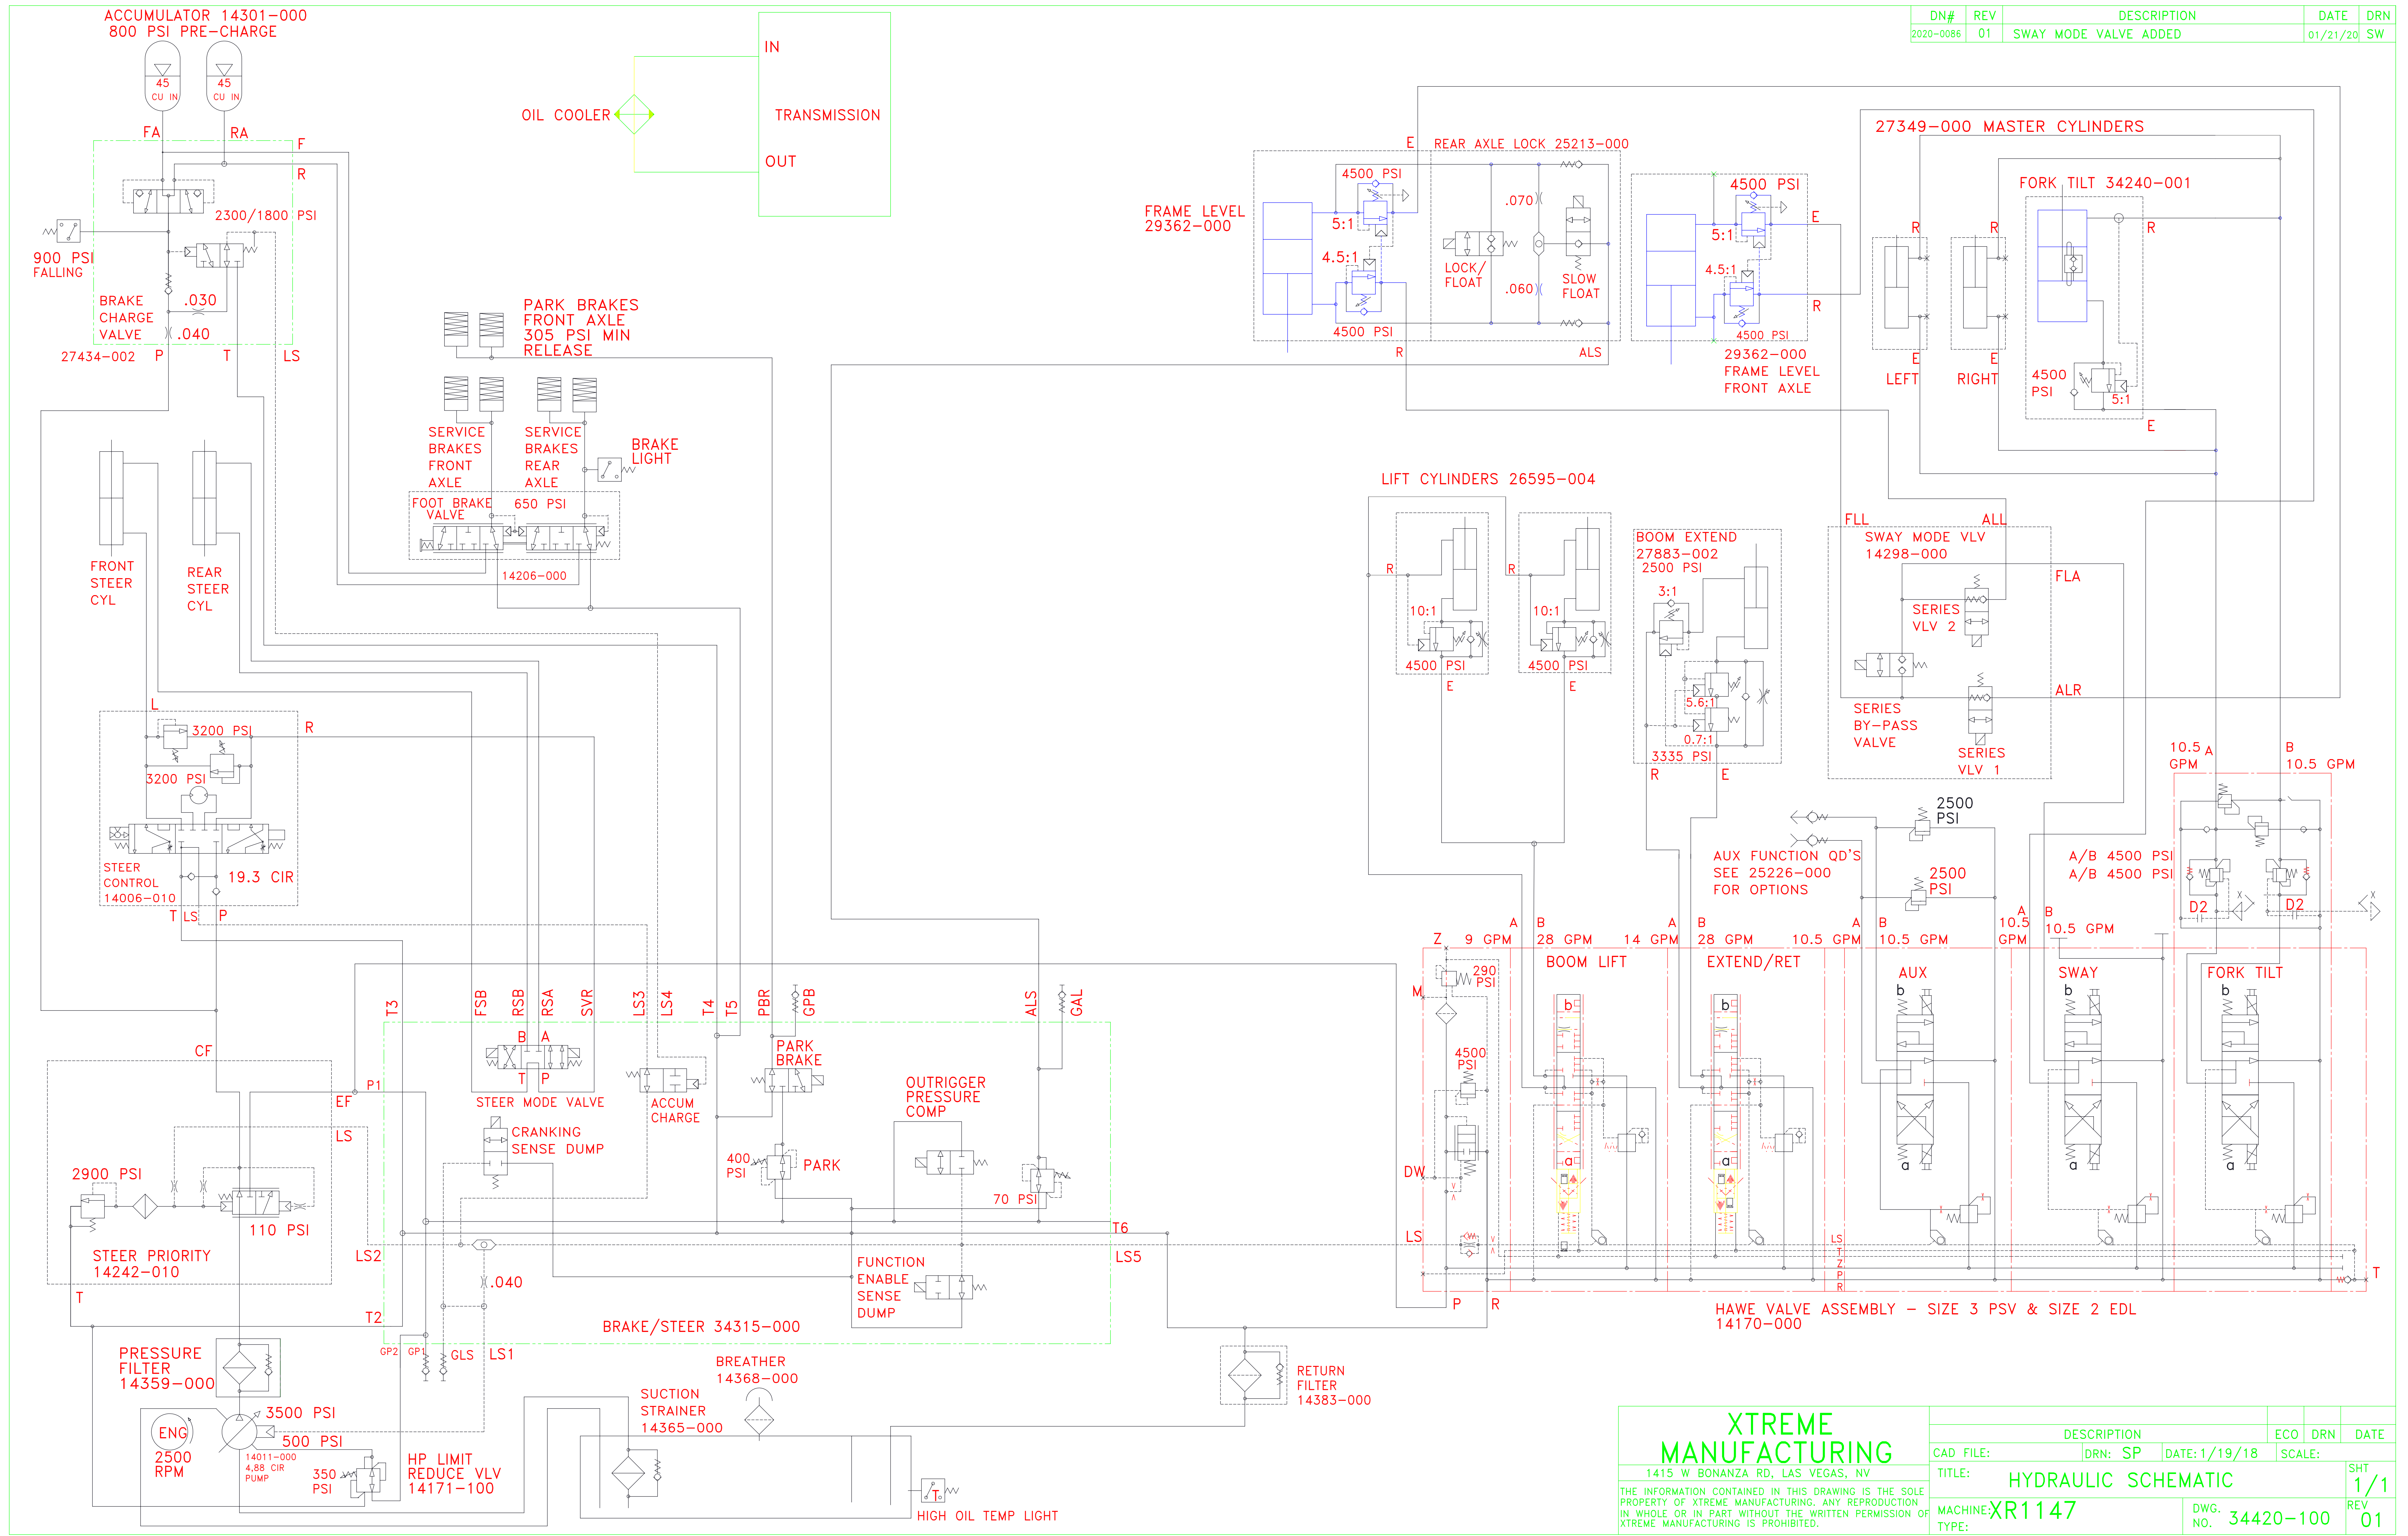

DN#	REV	DESCRIPTION	DATE	DRN
2020-0086	01	SWAY MODE VALVE ADDED	01/21/20	SW

XTREME MANUFACTURING
1415 W BONANZA RD., LAS VEGAS, NV

DESCRIPTION: HYDRAULIC SCHEMATIC
ECO: DRN: DATE: 1/19/18 SCALE: SHT: 1/1
CAD FILE: DRN: SP DATE: 1/19/18 SCALE: SHT: 1/1
TITLE: HYDRAULIC SCHEMATIC
MACHINE: XR1147 DWG. No. 34420-100 REV: 01
TYPE: